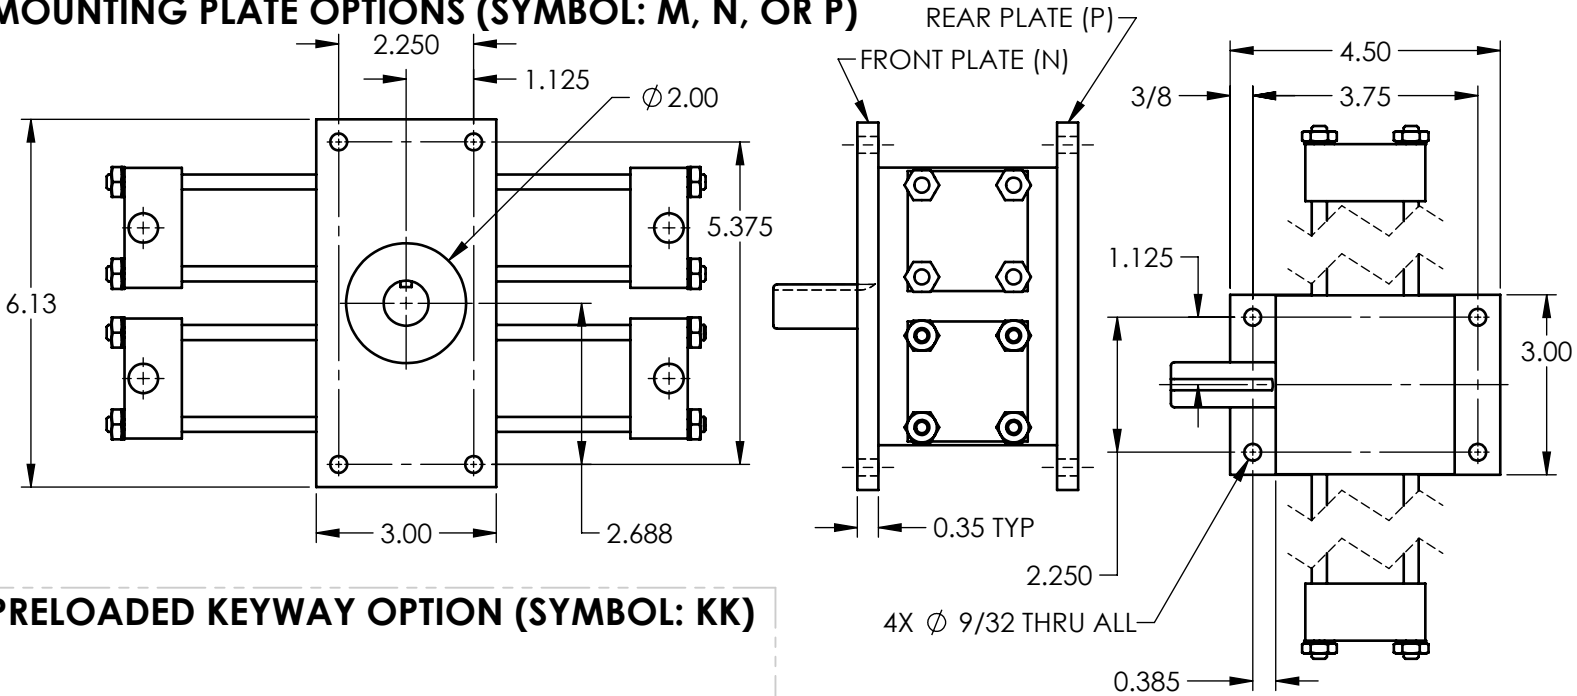

A32 ACTUATOR OPTIONS

HOLLOW SHAFT OPTION (SYMBOL: HS75)

MOUNTING PLATE OPTIONS (SYMBOL: M, N, OR P)

PRELOADED KEYWAY OPTION (SYMBOL: KK)