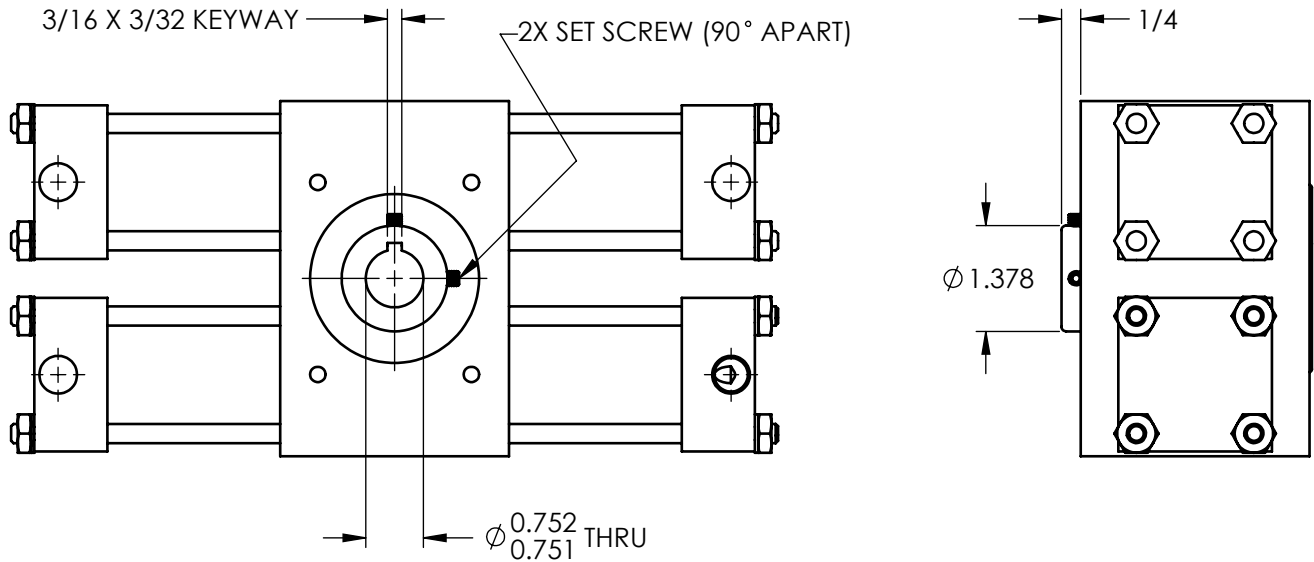

A32 ACTUATOR OPTIONS

HOLLOW SHAFT OPTION (SYMBOL: HS75)

MOUNTING PLATE OPTIONS (SYMBOL: M, N, OR P)

PRELOADED KEYWAY OPTION (SYMBOL: KK)