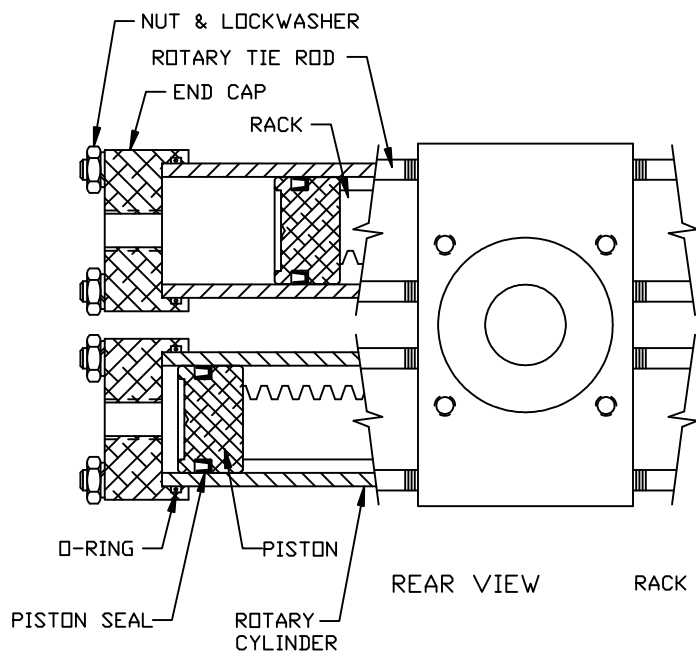

NOTE:
ORDER PARTS BY PART NAME AND COMPLETE UNIT SPECIFICATION NUMBER OR SERIAL NUMBER.

SIDE VIEW
TIE RODS NOT SHOWN

ROTOMATION

11 SUNSHINE BLVD. ORMOND BEACH, FL. 32174

PA22 PICK & PLACE PARTS LOCATION
FILE NAME: PA2-090