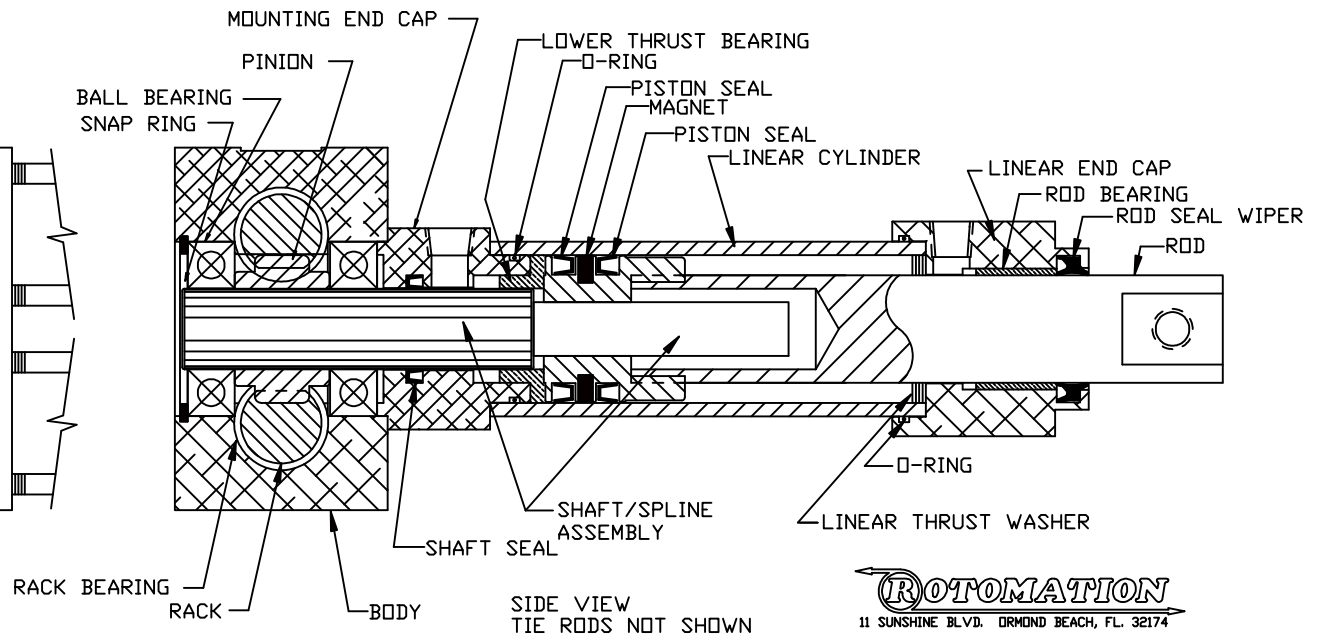

NOTE:
ORDER PARTS BY PART NAME AND COMPLETE UNIT SPECIFICATION NUMBER OR SERIAL NUMBER.

SIDE VIEW
TIE RODS NOT SHOWN

ROTOMATION

11 SUNSHINE BLVD. ORMOND BEACH, FL. 32174

PA22 PICK & PLACE PARTS LOCATION
FILE NAME: PA2-090