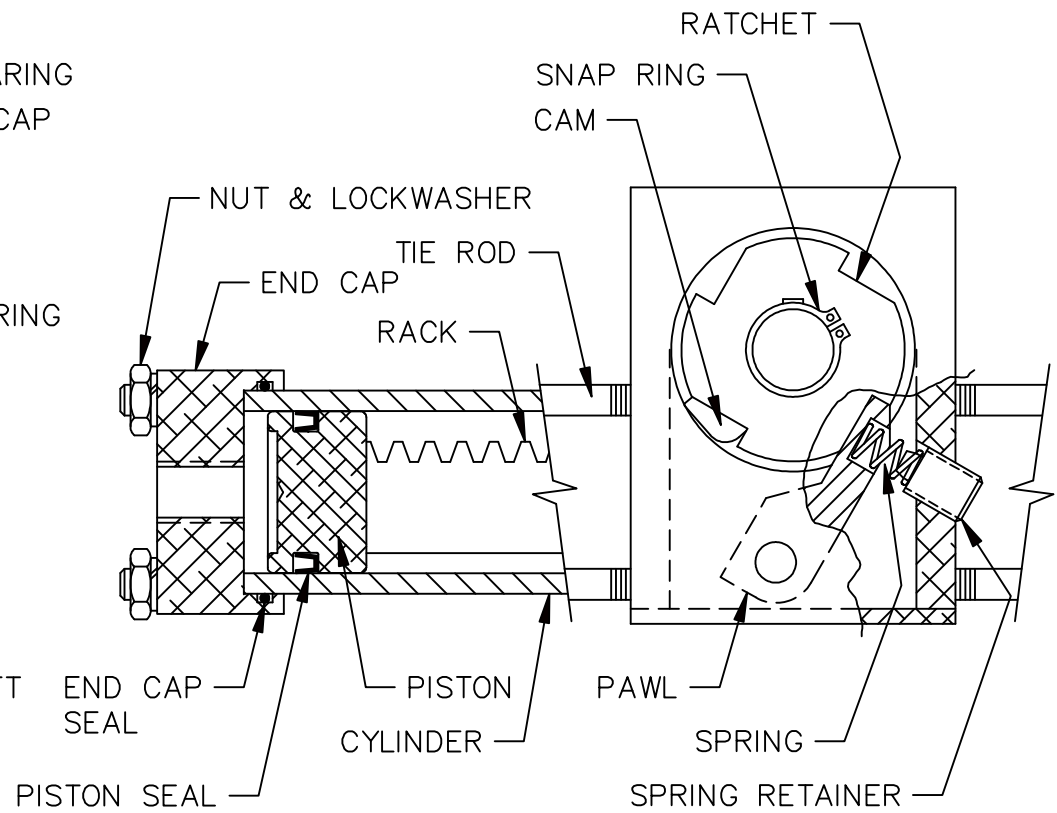

SIDE VIEW

REAR VIEW

BODY CAP REMOVED

CCW INDEXER SHOWN IN DRIVE POSITION

NOTES:

1. 90° INDEXER SHOWN, OTHERS SIMILAR EXCEPT FOR RATCHET, CYLINDER & RACK LENGTH.
2. ORDER PARTS BY PART NAME AND COMPLETE UNIT SPECIFICATION NUMBER OR SERIAL NUMBER.

11 SUNSHINE BLVD. ORMOND BEACH, FL. 32174

X2 INDEXER PARTS LOCATION