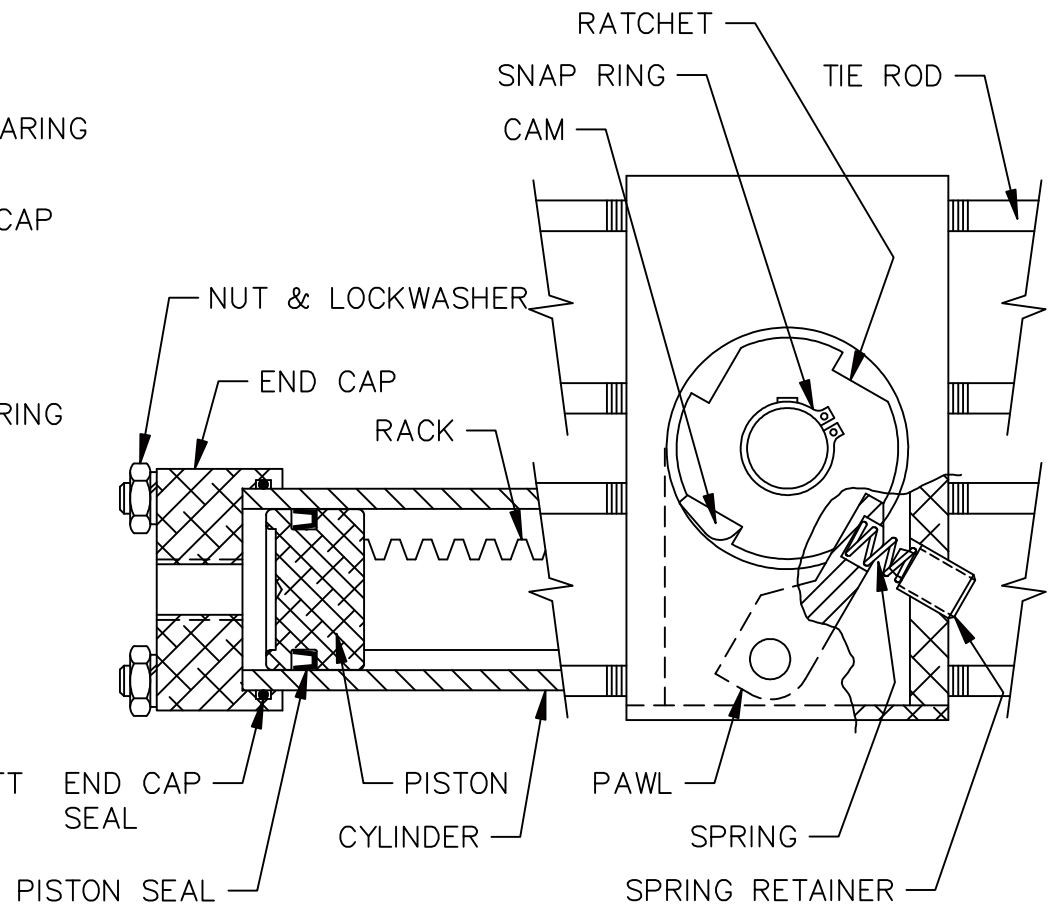

SIDE VIEW

REAR VIEW

BODY CAP REMOVED  
CCW INDEXER SHOWN IN DRIVE POSITION

NOTES:

1. 90° INDEXER SHOWN, OTHERS SIMILAR EXCEPT FOR RATCHET, CYLINDER & RACK LENGTH.
2. ORDER PARTS BY PART NAME AND COMPLETE UNIT SPECIFICATION NUMBER OR SERIAL NUMBER.

11 SUNSHINE BLVD. ORMOND BEACH, FL. 32174  
X22 INDEXER PARTS LOCATION