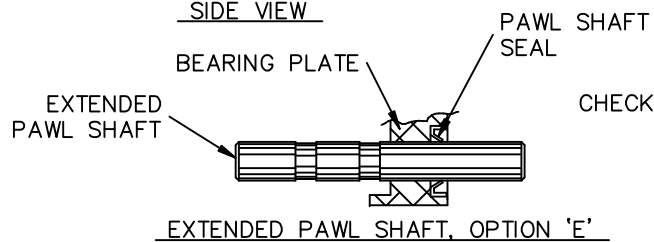

SIDE VIEW

EXTENDED PAWL SHAFT, OPTION 'E'

REAR VIEW

BEARING PLATE & BALL BEARING REMOVED  
CCW INDEXER SHOWN IN DRIVE POSITION

**NOTES:**

1. 90° INDEXER SHOWN, OTHERS SIMILAR EXCEPT FOR RATCHET, CYLINDER & RACK LENGTH.
2. ORDER PARTS BY PART NAME AND COMPLETE UNIT SPECIFICATION NUMBER OR SERIAL NUMBER.