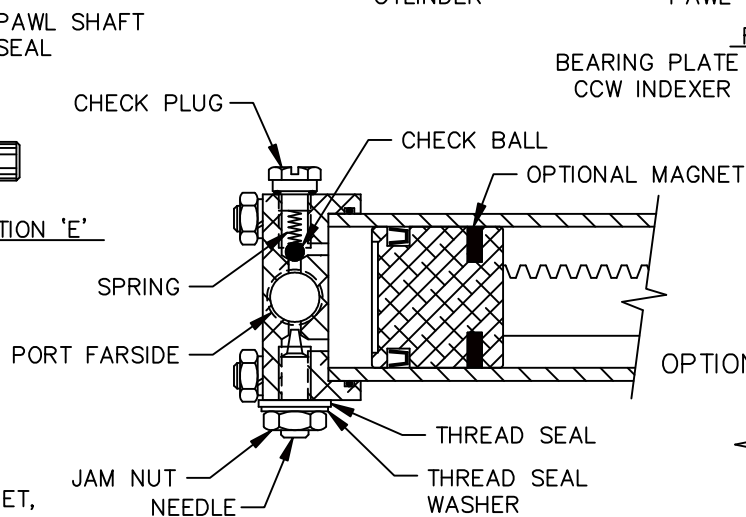

SIDE VIEW

EXTENDED PAWL SHAFT, OPTION 'E'

REAR VIEW

BEARING PLATE & BALL BEARING REMOVED  
CCW INDEXER SHOWN IN DRIVE POSITION

**NOTES:**

1. 90° INDEXER SHOWN, OTHERS SIMILAR EXCEPT FOR RATCHET, CYLINDER & RACK LENGTH.
2. ORDER PARTS BY PART NAME AND COMPLETE UNIT SPECIFICATION NUMBER OR SERIAL NUMBER.