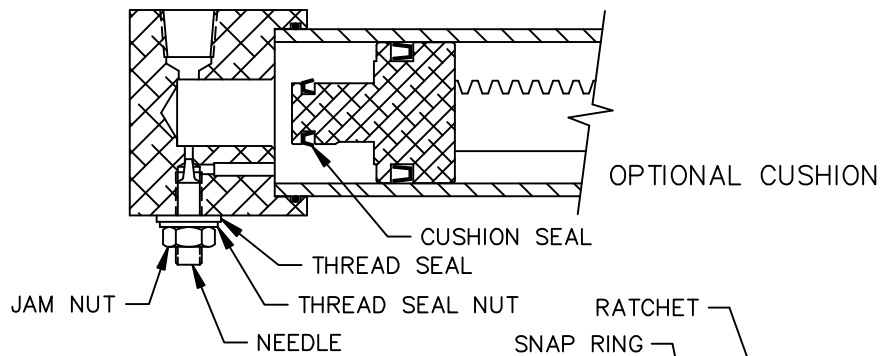

SIDE VIEW

EXTENDED PAWL SHAFT, OPTION 'E'

REAR VIEW

BEARING PLATE & BALL BEARING REMOVED  
CCW INDEXER SHOWN IN DRIVE POSITION

**NOTES:**

1. 90° INDEXER SHOWN, OTHERS SIMILAR EXCEPT FOR RATCHET, CYLINDER & RACK LENGTH.
2. ORDER PARTS BY PART NAME AND COMPLETE UNIT SPECIFICATION NUMBER OR SERIAL NUMBER.