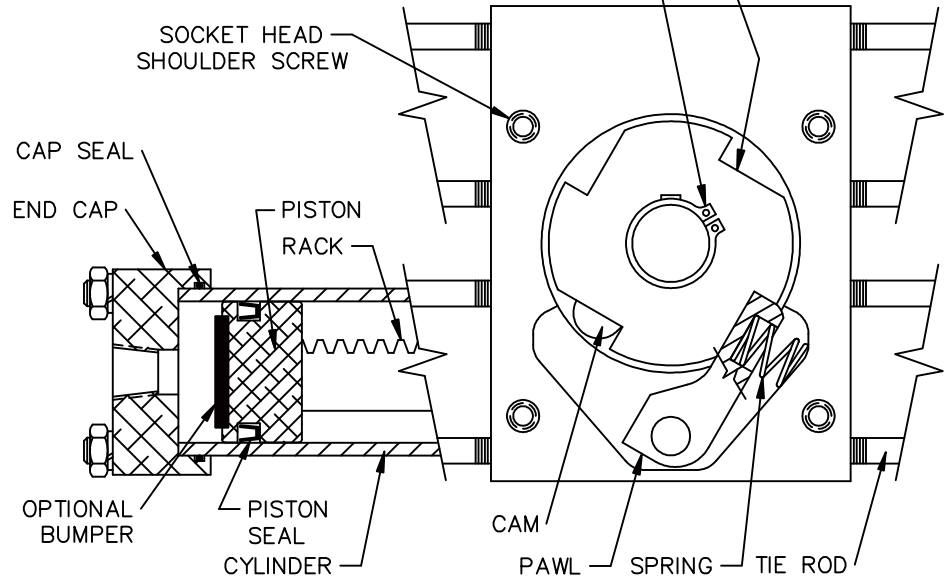

SIDE VIEW

EXTENDED PAWL SHAFT, OPTION 'E'

REAR VIEW

BEARING PLATE & BALL BEARING REMOVED  
CCW INDEXER SHOWN IN DRIVE POSITION

**NOTES:**

1. 90° INDEXER SHOWN, OTHERS SIMILAR EXCEPT FOR RATCHET, CYLINDER & RACK LENGTH.
2. ORDER PARTS BY PART NAME AND COMPLETE UNIT SPECIFICATION NUMBER OR SERIAL NUMBER.

**ROTOMATION**

11 SUNSHINE BLVD. ORMOND BEACH, FL. 32174

X32 INDEXER PARTS LOCATION

FILE NAME: X3-064