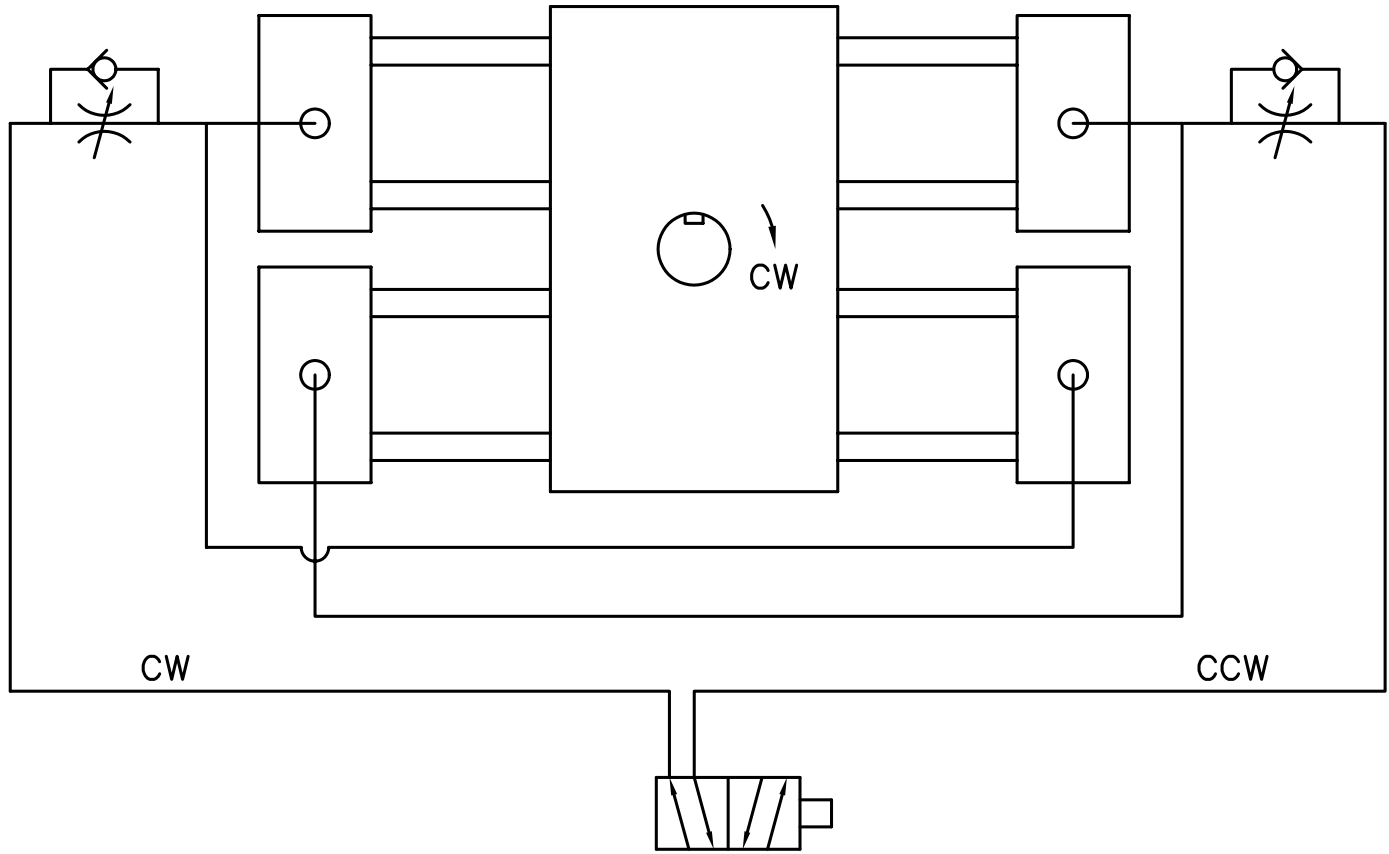

DUAL RACK, 2 POSITION ROTARY ACTUATOR PLUMBING

11 SUNSHINE BLVD. ORMOND BEACH, FL. 32174

DUAL RACK 2 POSITION ROTARY ACTUATOR PLUMBING

DWG. NO: SK-100