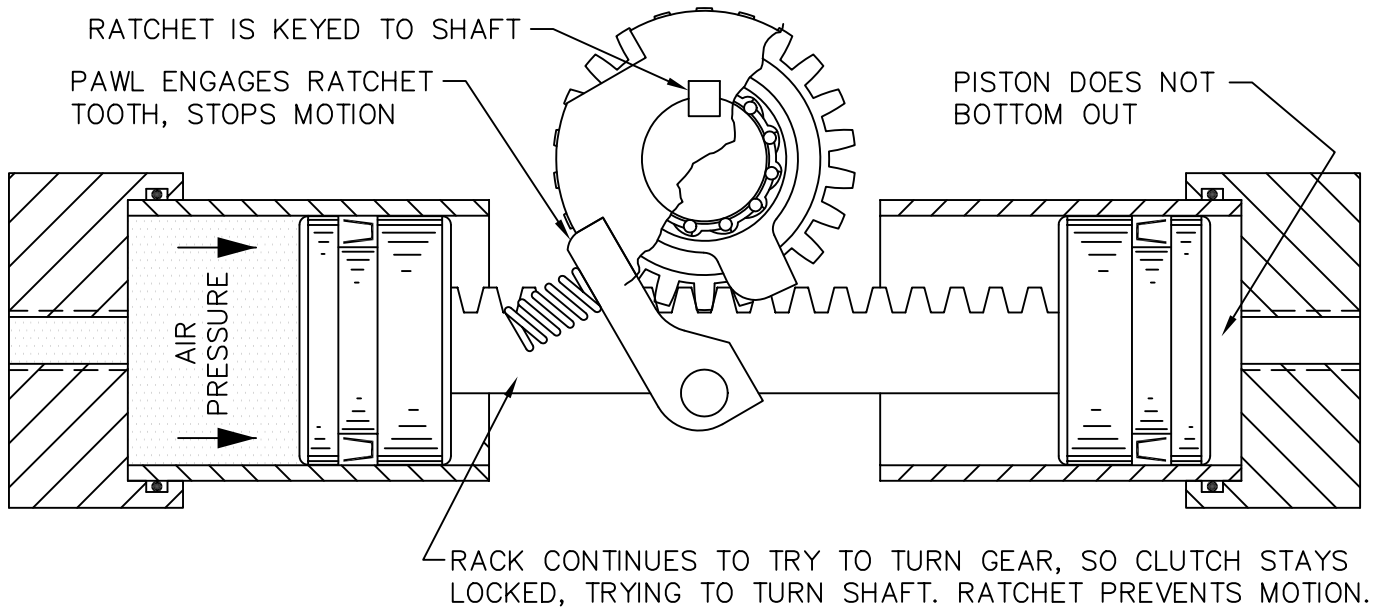

INDEXING ACTUATOR OPERATION

UNIT SHOWN IS CLOCKWISE ROTATION, COUNTER CLOCKWISE UNIT IS MIRROR IMAGE
"REAR VIEWS"

1) DRIVE

2) LOCKED

3) RESET