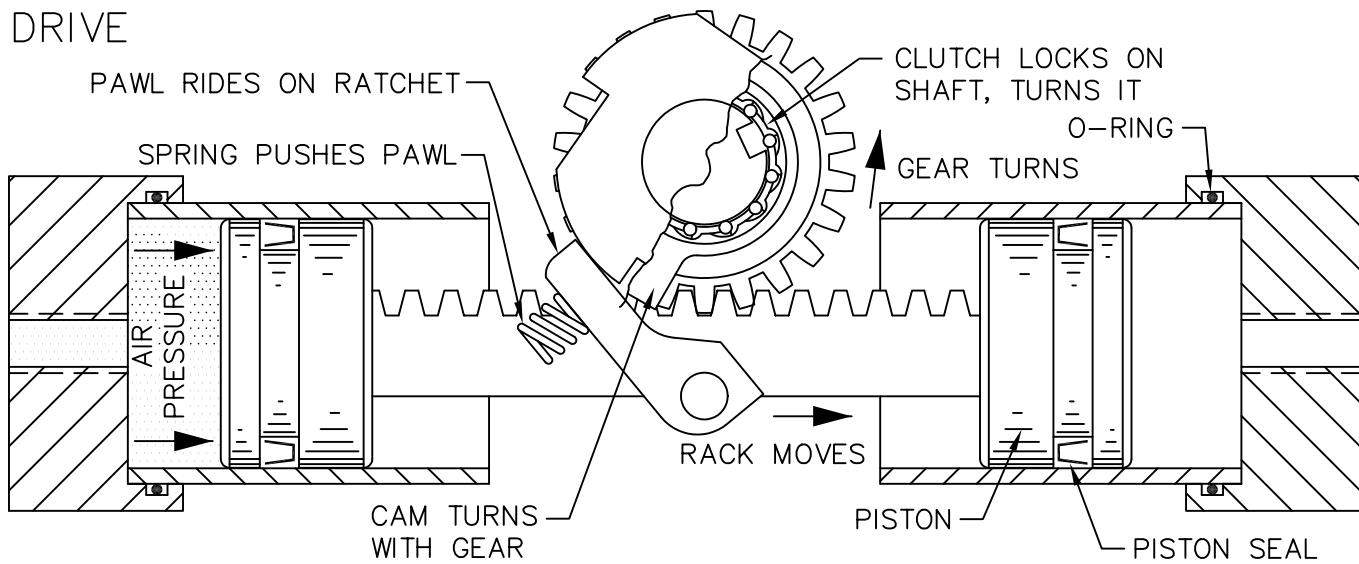

INDEXING ACTUATOR OPERATION

UNIT SHOWN IS CLOCKWISE ROTATION, COUNTER CLOCKWISE UNIT IS MIRROR IMAGE
"REAR VIEWS"

1) DRIVE

2) LOCKED

3) RESET